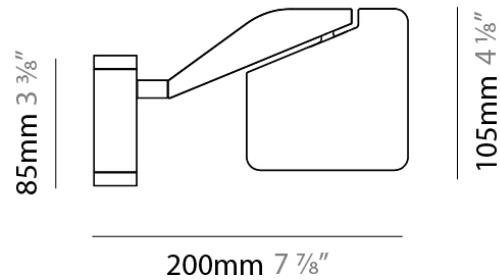

JACKIE SURFACE

D83410-TIM

PROJECT _____

TYPE _____

NOTES _____

QUANTITY _____

DATE _____

GENERAL

Series: Jackie

Brand: Panzeri

Division: Design

Mounting Type: Surface

Mounting Location: Wall

Subcategory: Task

PHYSICAL

Shape: Abstract

Length (mm): 105

Length (in): 4 1/8

Width (mm): 105

Width (in): 4 1/8

Height (mm): 105

Height (in): 4 1/8

Extension (mm): 200

Extension (in): 7 7/8

Light Distribution: Adjustable / Direct

Weight (kg): 0.525

Weight (lbs): 1.157

Diffuser: Acrylic - satin finish

Fixture Material: Aluminum Die Cast

ELECTRICAL

Lamp Type: LED

Input Wattage (W): 10

Total Output Wattage (W): 8

Dimming: 5-Step Touch Dimming

Driver Included: Yes

Driver Location: Integrated

Driver Type: Constant Current 120Vac

Driver Class: Class 2

Input Voltage (V): 120

Output Voltage (V): 24

LED

Number of LEDs: 1

Color Temperature (°K): 3000

Max. Delivered Lumen (lm): 526

Nominal Lumen (lm): 600

CRI: >90 CRI

Efficiency (%): 87.667

Efficacy (lm/w): 52.6

Lamp Life (hrs): 50000

OPTICAL

Optic°: Diffused

RATINGS AND CERTIFICATIONS

Certified By: CSA Certified to UL and CSA Standards

IP rating: IP40